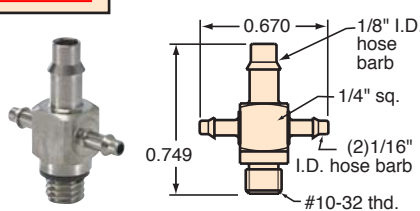

## #10-32 to Hose "X" Fittings

**Gasket:** Buna-N gasket included (not installed)

**XT2-202**

**XT2-402**

**XT2-404**

**XT4-202**

**XT4-402**

**XT4-404**