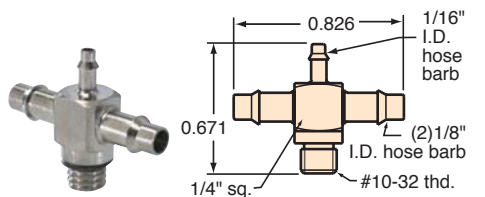

## "X" FITTINGS

**X22-202**

**X32-202**

**X33-202**

**X33-303**

**X42-202**

**X42-402**

**X44-303**

## #10-32 to Hose "X" Fittings

**Gasket:** Buna-N gasket included (not installed)

**XT2-202**

**XT2-402**

**XT2-404**

**XT4-202**

**XT4-402**

**XT4-404**