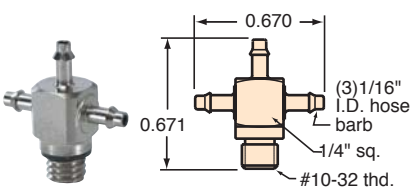

## "X" FITTINGS

**X22-202**

**X32-202**

**X33-202**

**X33-303**

**X42-202**

**X42-402**

**X44-303**

**X43-303**

**X44-202**

**X44-402**

**X44-404**

## #10-32 to Hose "X" Fittings

**Gasket:** Buna-N gasket included (not installed)

**XT2-202**

**XT2-402**

**XT2-404**

**XT4-202**

**XT4-402**

**XT4-404**