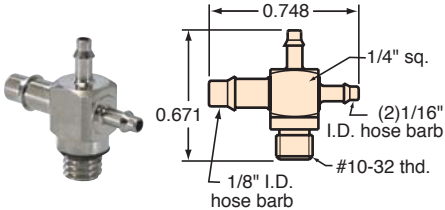

## "X" FITTINGS

**X22-202**

**X32-202**

**X33-202**

**X33-303**

**X42-202**

**X42-402**

**X44-303**

**X43-303**

**X44-202**

**X44-402**

**X44-404**

## #10-32 to Hose "X" Fittings

**Gasket:** Buna-N gasket included (not installed)

**XT2-202**

**XT2-402**

**XT2-404**

**XT4-202**

**XT4-402**

**XT4-404**