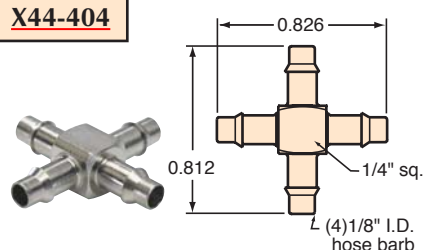

## "X" FITTINGS

**X22-202**

**X32-202**

**X33-202**

**X33-303**

**X42-202**

**X42-402**

**X44-303**

**X43-303**

**X44-202**

**X44-402**

**X44-404**

## #10-32 to Hose "X" Fittings

**Gasket:** Buna-N gasket included (not installed)

**XT2-202**

**XT2-402**

**XT2-404**

**XT4-202**

**XT4-402**

**XT4-404**