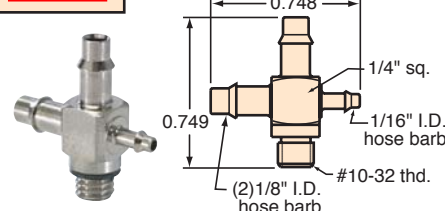

## #10-32 to Hose "X" Fittings

**Gasket:** Buna-N gasket included (not installed)

**XT2-202**

**XT2-402**

**XT2-404**

**XT4-202**

**XT4-402**

**XT4-404**