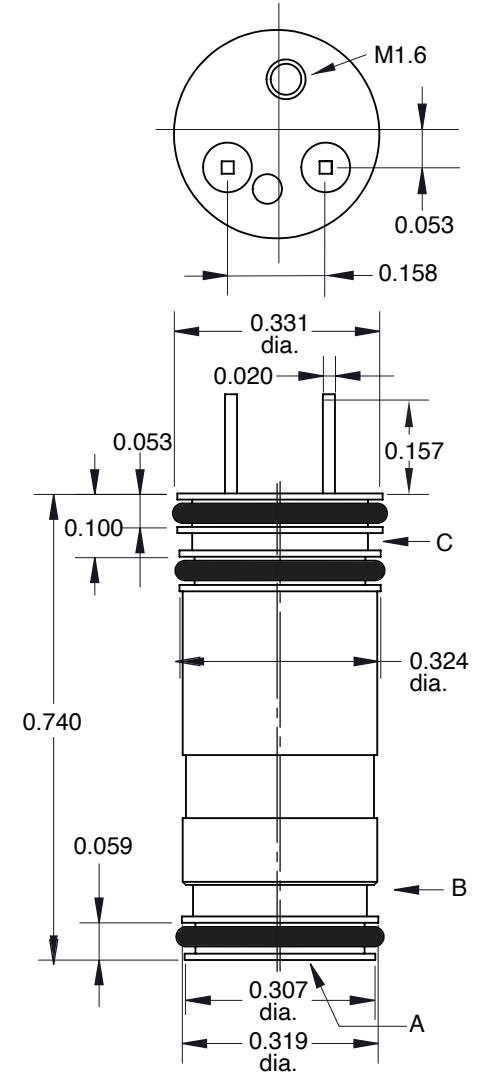

ST SERIES 8 MM ELECTRONIC VALVES

Clippard

877-245-6247 |

clippard.com/link/st-series