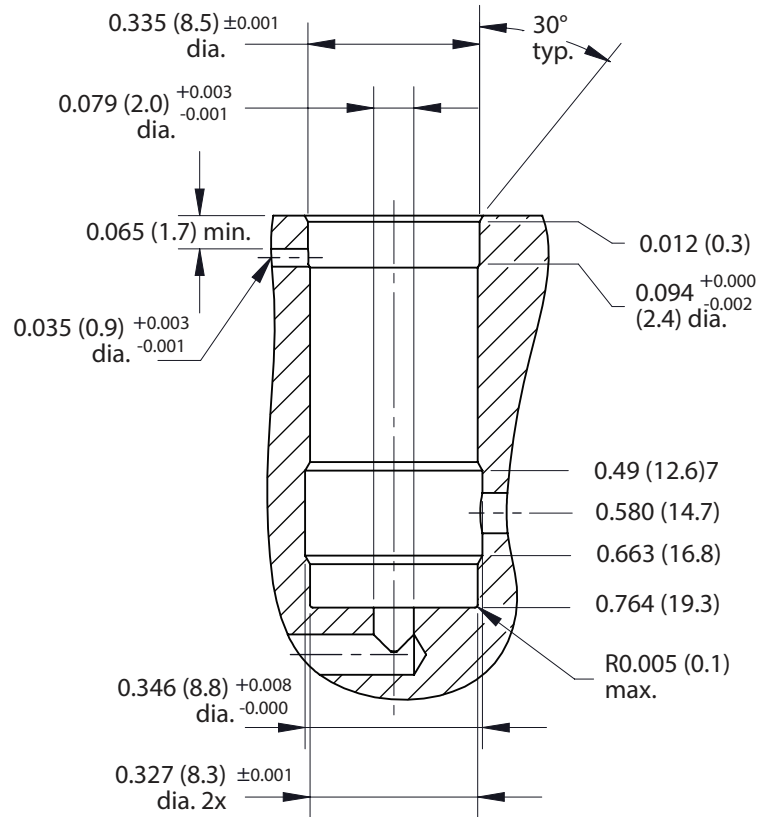

ST SERIES 8 MM ELECTRONIC VALVES

Clippard

877-245-6247 |

clippard.com/link/st-series