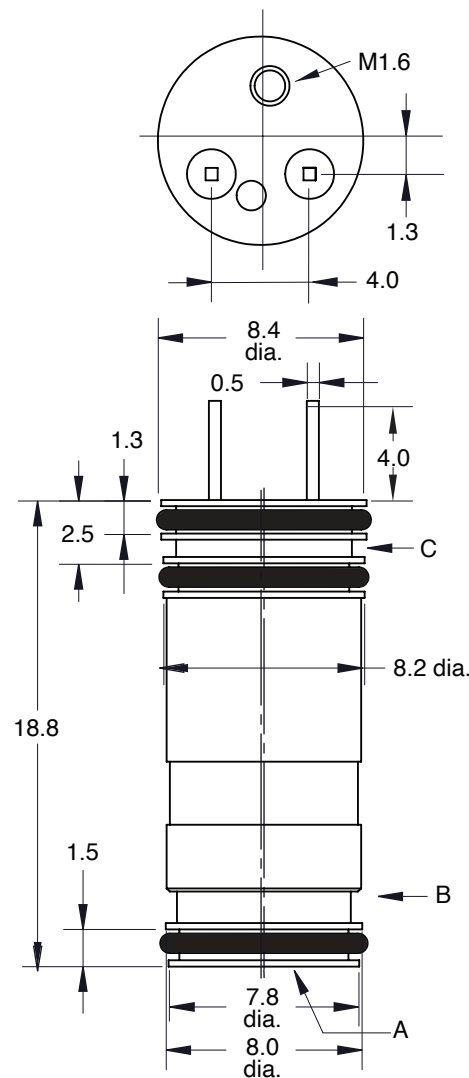

ST SERIES 8 MM ELECTRONIC VALVES

Clippard

877-245-6247 |

clippard.com/link/st-series