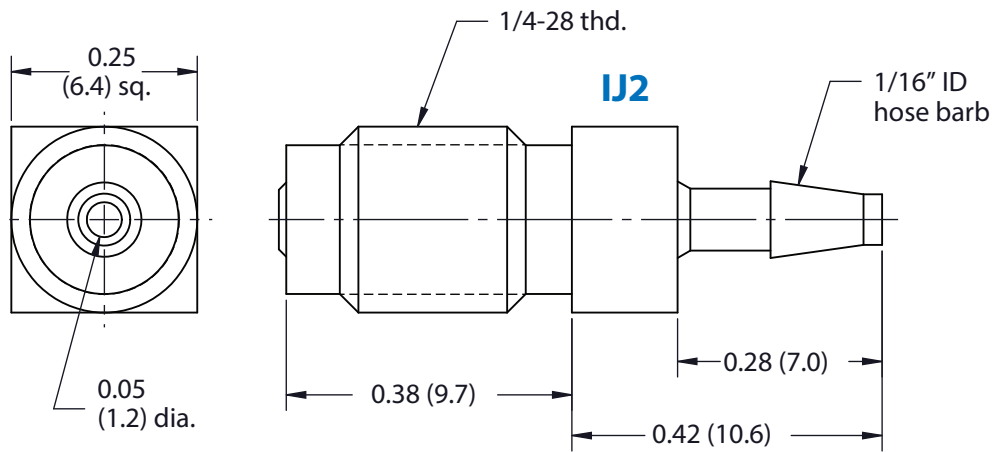

Zero Dead Volume Fittings

Clippard