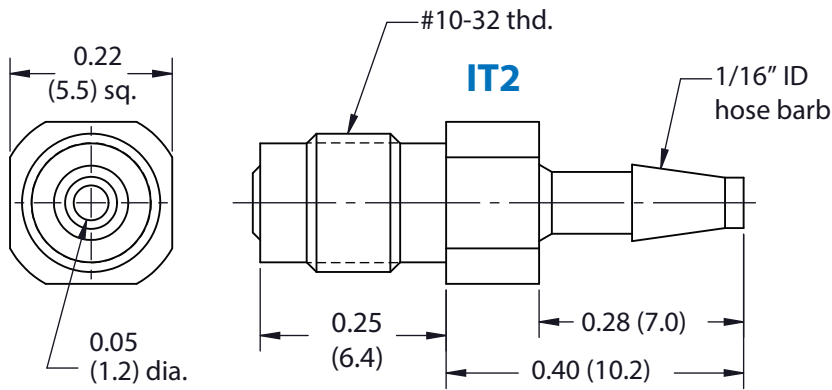

Zero Dead Volume Fittings

Clippard