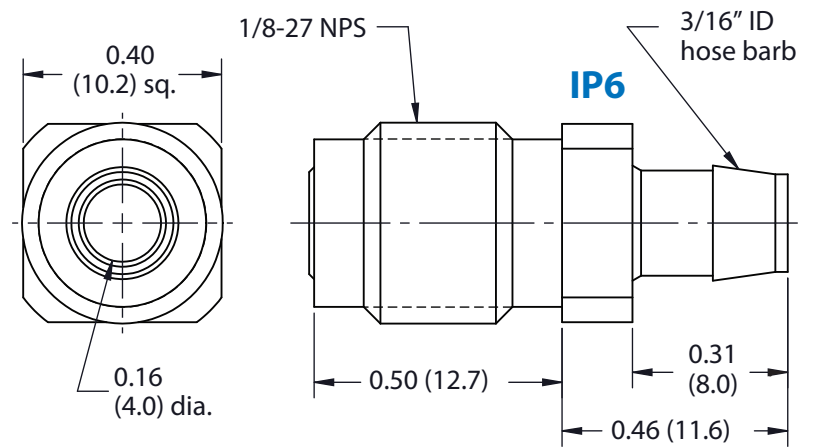

Zero Dead Volume Fittings

Clippard