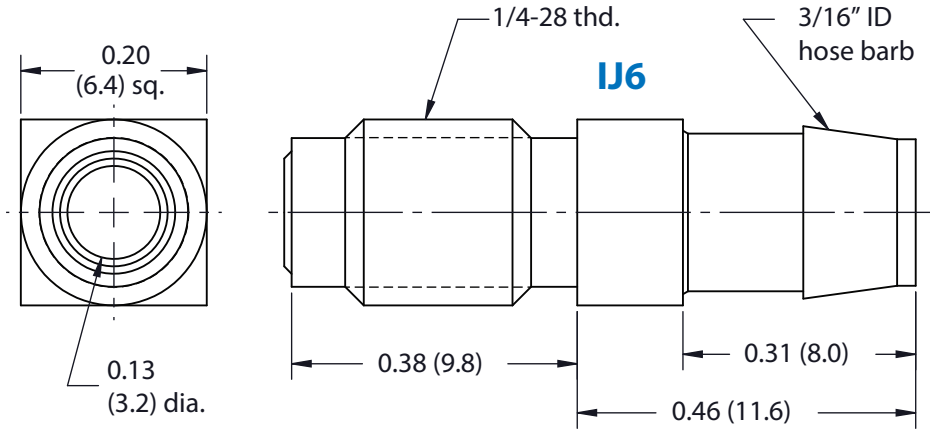

Zero Dead Volume Fittings

Clippard