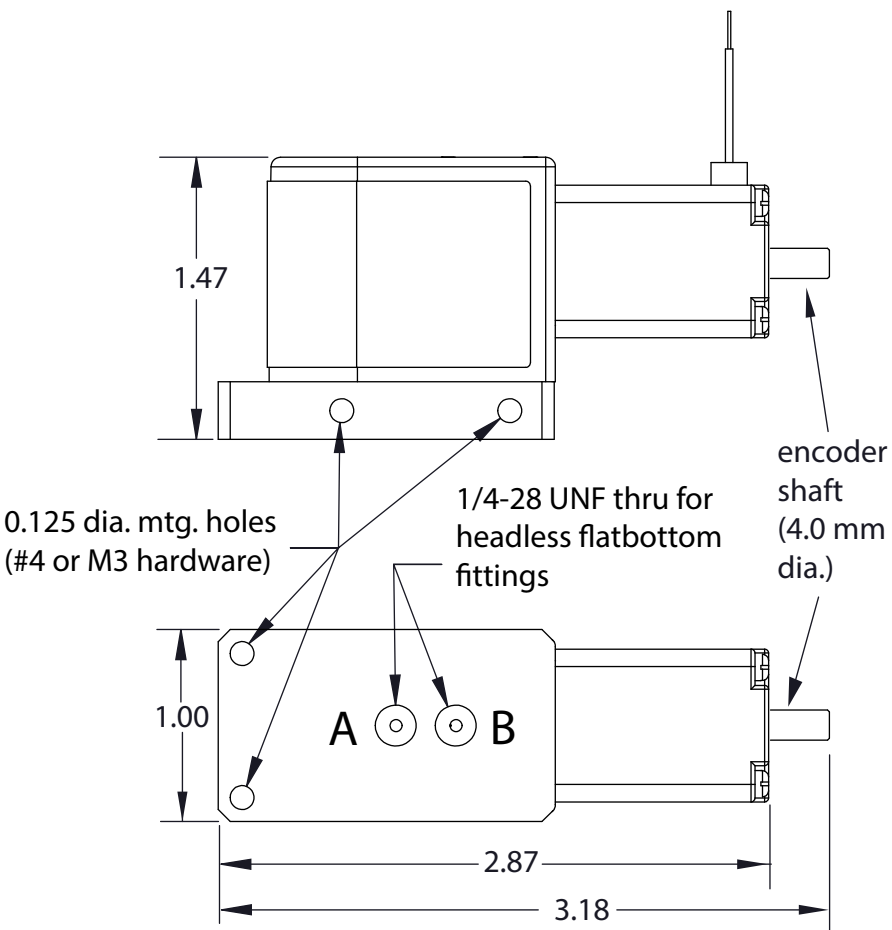

ECLIPSE PROPORTIONAL ISOLATION VALVES

EIVU-M Series

EIVU-Z Series

Clippard

877-245-6247 | clippard