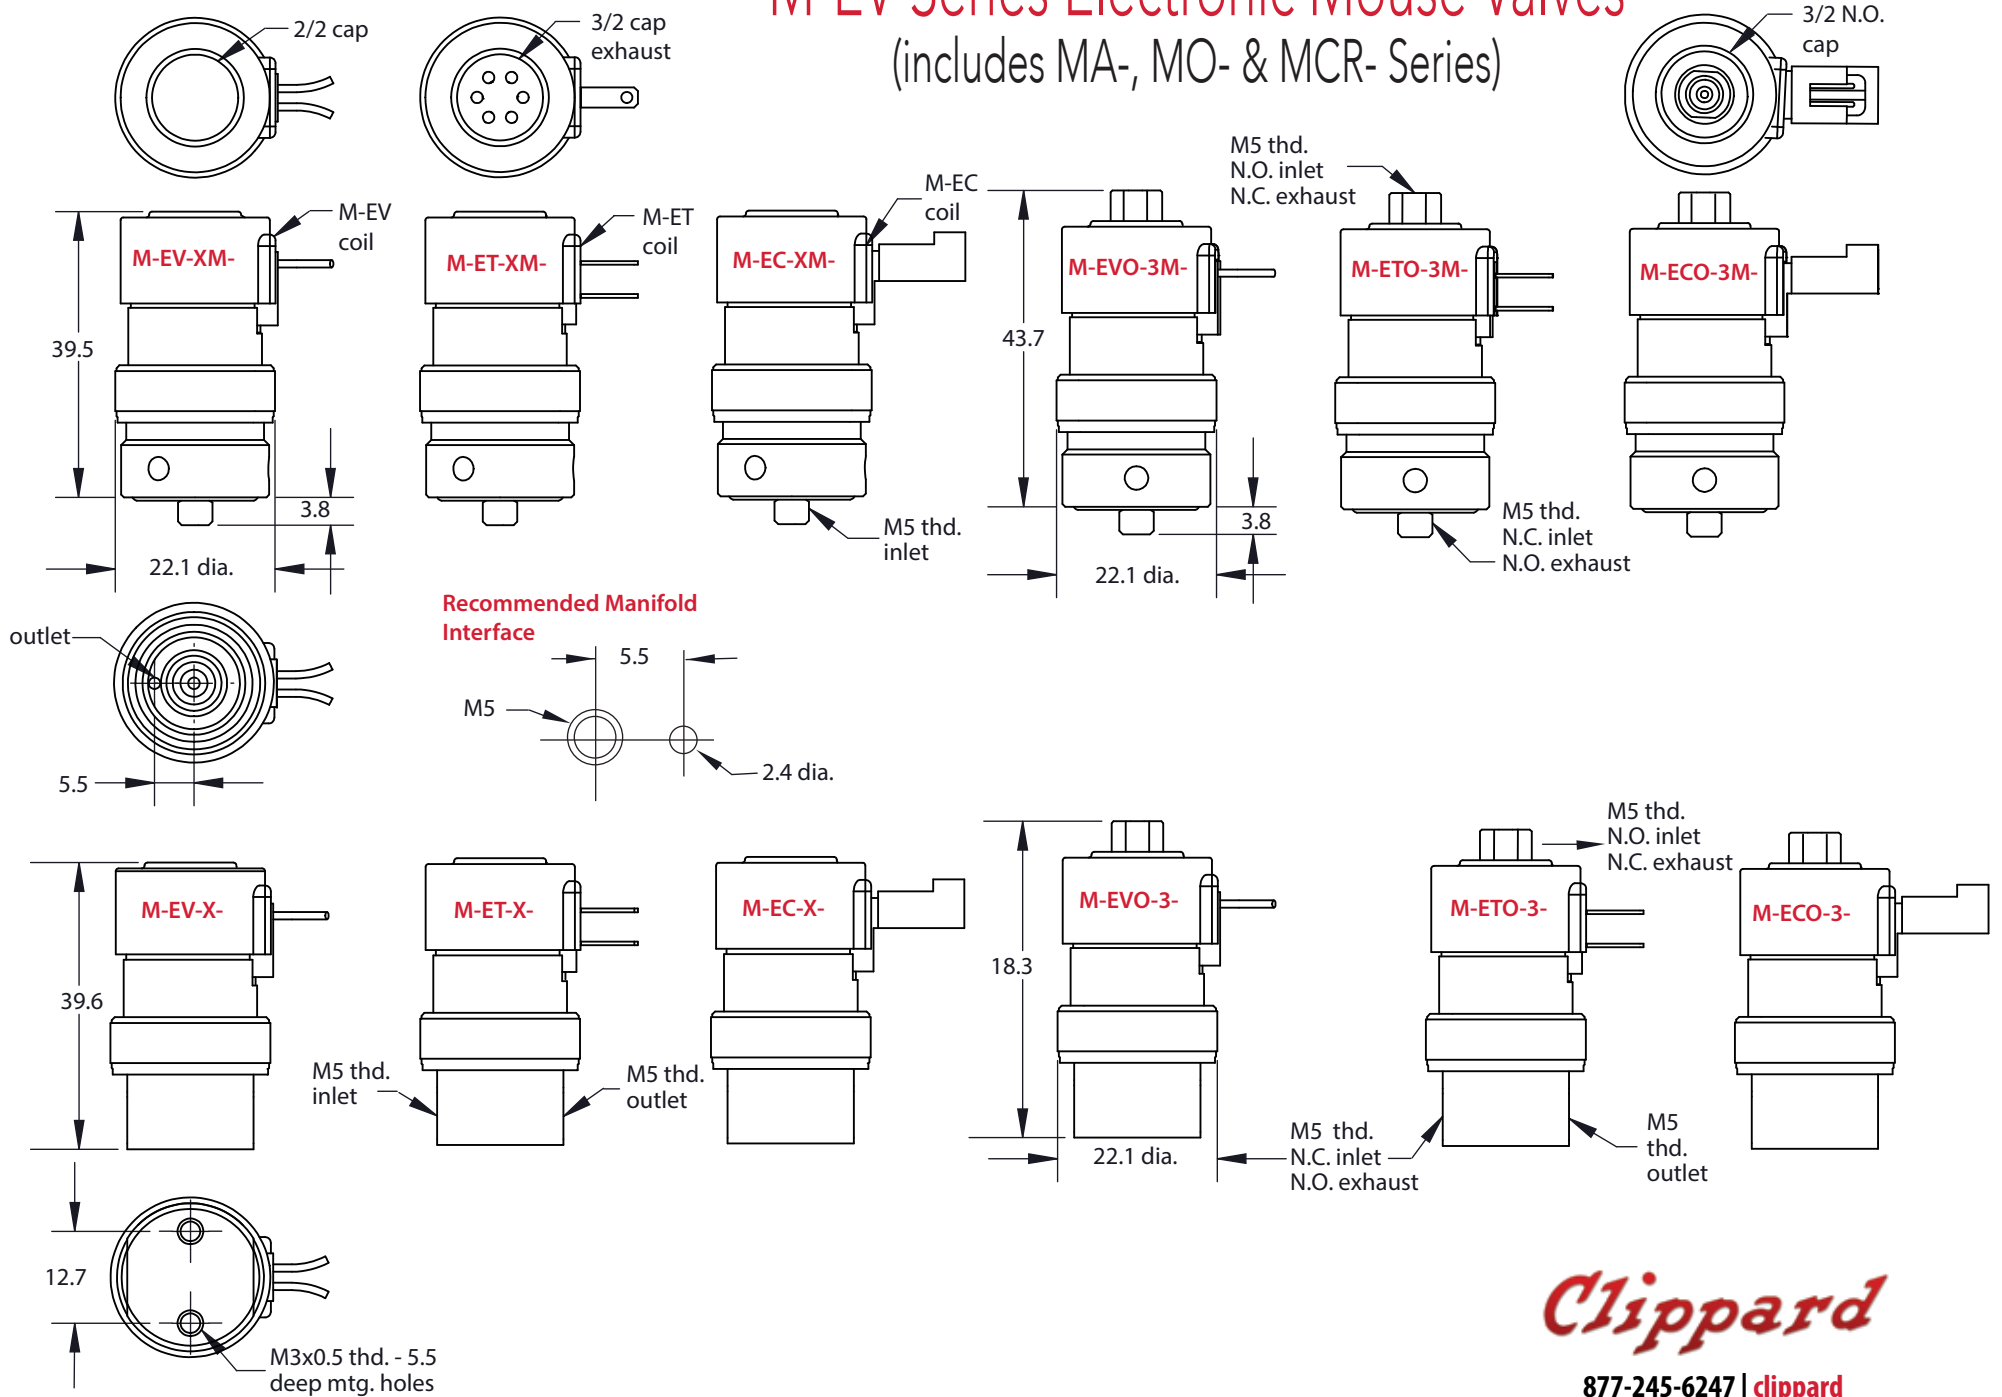

M-EV Series Electronic Mouse Valves

(includes MA-, MO- & MCR- Series)

Clippard

877-245-6247 | clippard