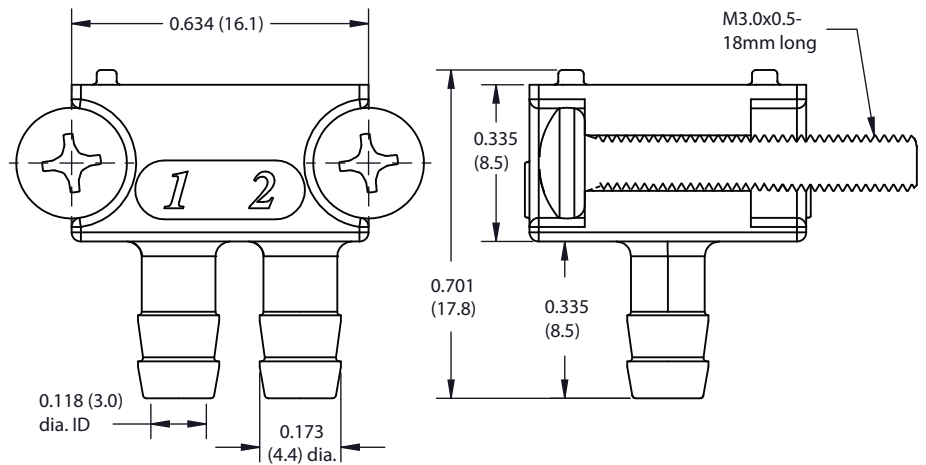

15 MM BARB FITTING MANIFOLDS

2-Way & 3-Way 15 mm
Standard Series
BP15-3SV

2-Way 15 mm
High Flow Series
BP15-2HV

Clippard

877-245-6247 | **clippard**