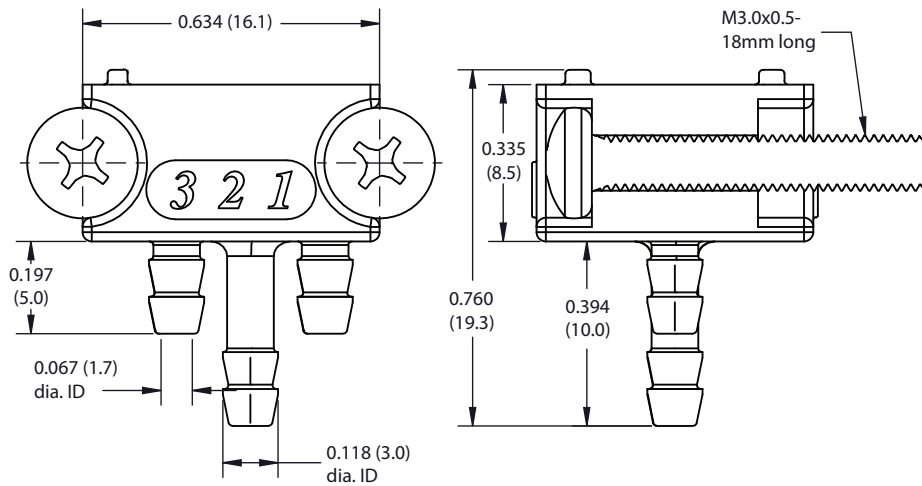

15 MM BARB FITTING MANIFOLDS

2-Way & 3-Way 15 mm
Standard Series
BP15-3SV

2-Way 15 mm
High Flow Series
BP15-2HV

Clippard

877-245-6247 | **clippard**