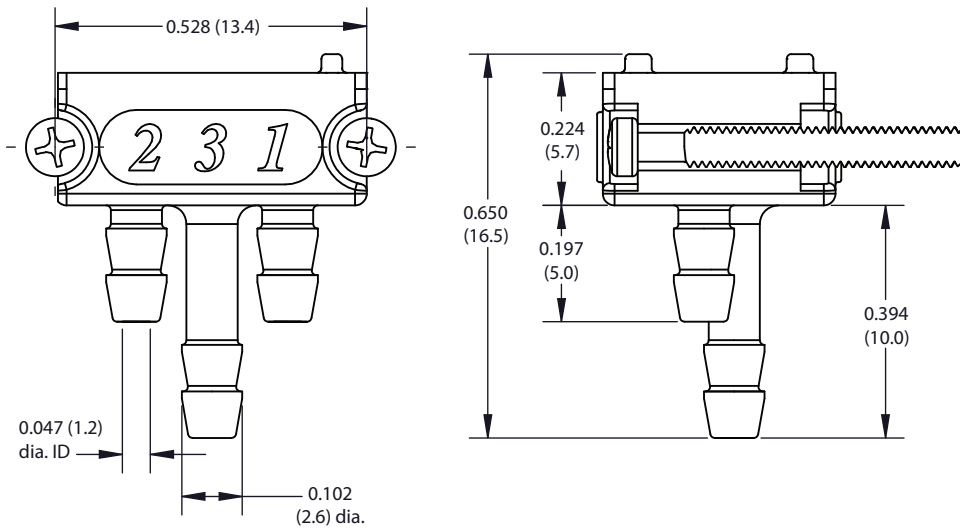

10 MM BARB FITTING MANIFOLDS

**2-Way & 3-Way 10 mm
Standard Series
BP10-3SV**

**2-Way 10 mm
High Flow Series
BP10-2HV**

Clippard

877-245-6247 | **clippard**